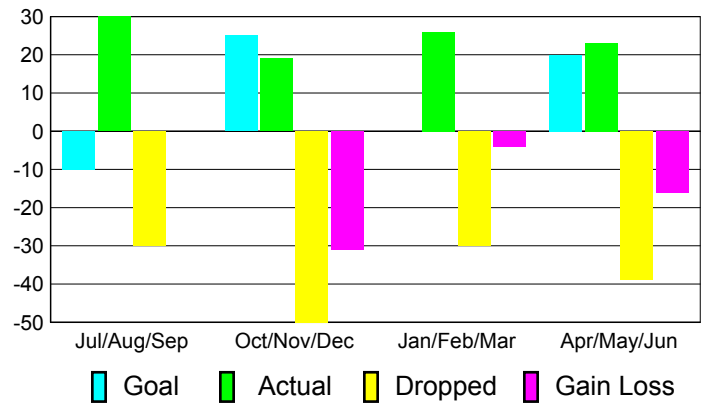

Membership Results 2010-2011

Goal, New, Dropped, Gain/Loss

Comparison of Membership Gain/Loss

Current Year Compared to the Previous Year