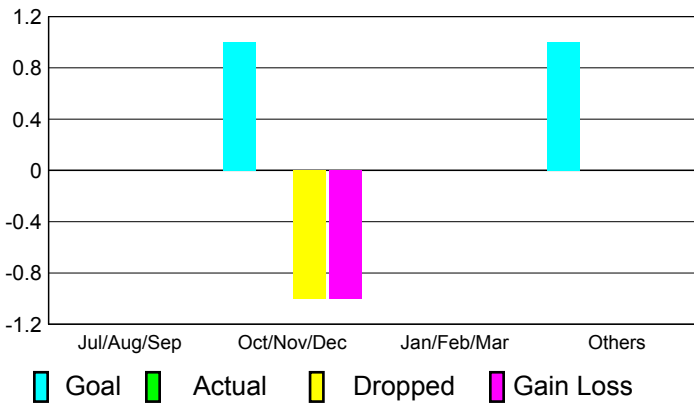

2010-2011 GMT Reports for District (or Undistricted) **District 27 C1**

GMT: **Gary W Fry**

Location: **WISCONSIN**

GMT CA: **1**

CLUBS

Club Results
2010-2011

Clubs
2009-2010

Month	New Club Goal	Actual New Clubs	Actual Dropped Clubs	Gain/Loss of Clubs	Gain/Loss of Clubs
Jul/Aug/Sep	0	0	0	0	0
Oct/Nov/Dec	1	0	-1	-1	0
Jan/Feb/Mar	0	0	0	0	0
Apr/May/Jun	1	0	0	0	0
Totals	2	0	-1	-1	0

Club Results 2010-2011

Goal, New, Dropped, Gain/Loss

Comparison of Club Gain/Loss

Current Year Compared to the Previous Year

YTD Status Quo Clubs 2010-2011

Status Quo Clubs Compared to Status Quo Members

MEMBERSHIP