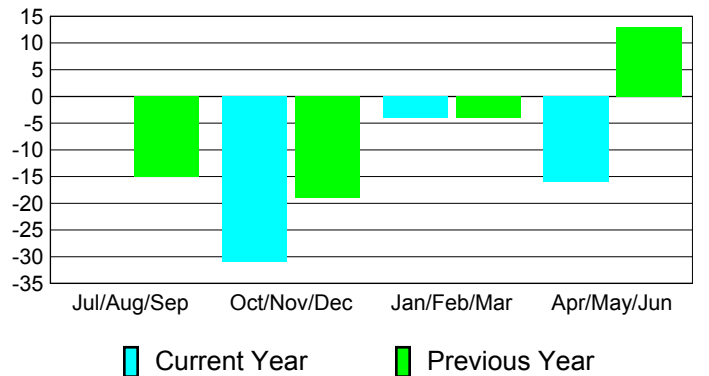

Membership Results
2010-2011

Membership
2009-2010

Month	Net Memb Goal	Actual New Memb	Actual Dropped Memb	Gain/Loss of Memb	Gain/Loss of Memb
Jul/Aug/Sep	-10	30	-30	0	-15
Oct/Nov/Dec	25	19	-50	-31	-19
Jan/Feb/Mar	0	26	-30	-4	-4
Apr/May/Jun	20	23	-39	-16	13
Totals	35	98	-149	-51	-25

Membership Results 2010-2011

Goal, New, Dropped, Gain/Loss

Comparison of Membership Gain/Loss

Current Year Compared to the Previous Year

Gender Comparison 2010-2011

Jul/Aug/Sep

Oct/Nov/Dec

Jan/Feb/Mar